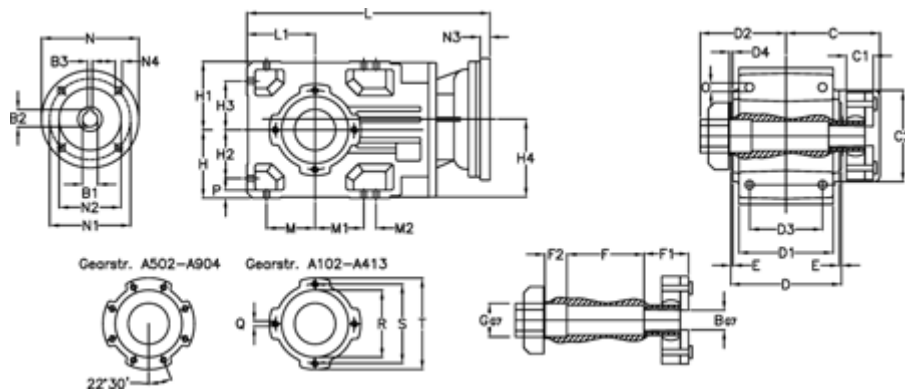

Article number: 29600106596220  
 Description: Bevel helical gearbox  
 A102QF30-65,9-P63B5

## Measures

B = 30	D1 = 95	F2 = 36	L = 282.5	N3 = -
B1 = 11	D2 = 90	G = 32	L1 = 70	N4 = M8x19
B2 = 12.8	D3 = 75	GA = 14,5 NM	M = 50.0	O = 9.5
B3 = 4	d4 = 4.5	H = 70	M1 = 50.0	P = 9
C = 101.5	Description = A102QF-xx-P63 B5	H1 = 70	M2 = -	Q = M8x12
C1 = 29	E = 3.0	H2 = 50.0	N = 140	R = 80
C2 = 83.0	F = 77.5	H3 = 50.0	N1 = 115	S = 100
D = 117	F1 = 36.0	H4 = 83.0	N2 = 95	T = 120